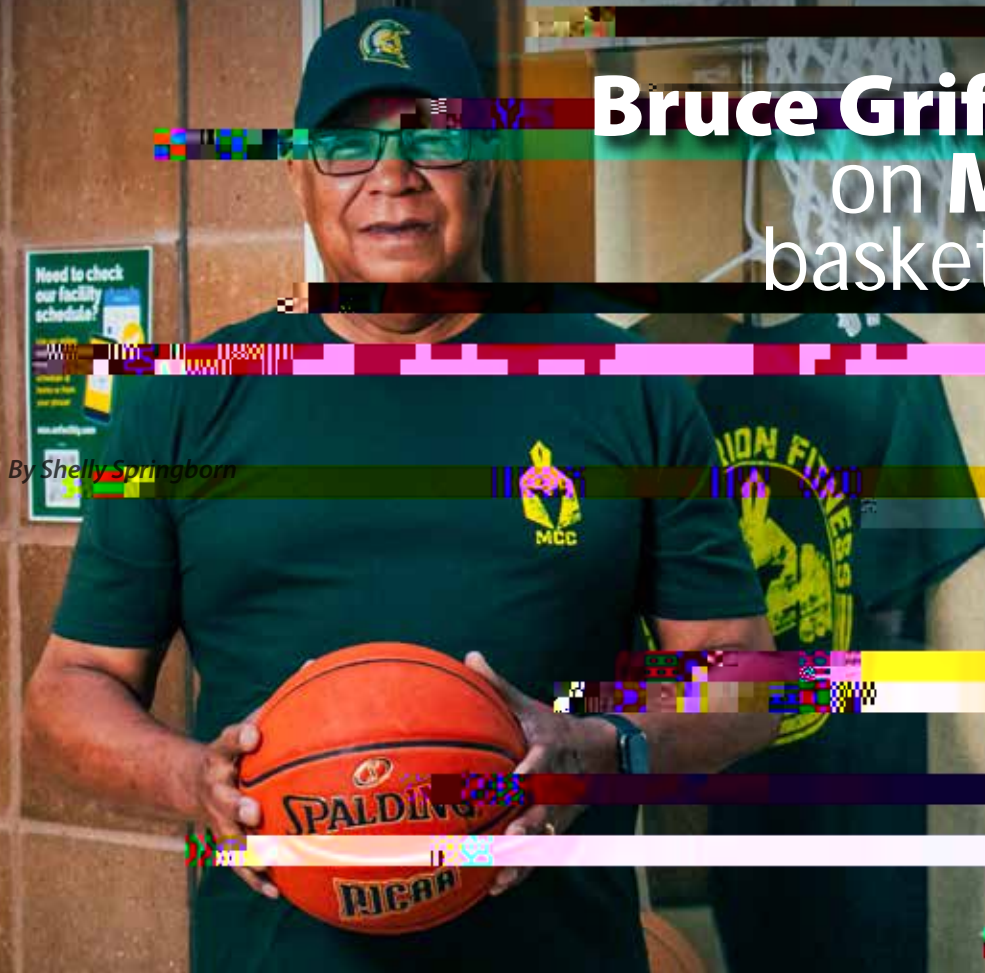

Bruce Griffin played on MCC's first basketball team

By Shelly Springborn

By Shelly Springborn

Athletics is about more than playing a game. It's an opportunity to build life skills.

Bruce Griffin, of Byron Center, played on Montcalm Community College's first basketball team from 1966 to 1968. He said the skills he learned on the court served him throughout his career and continue to support his work in retirement.

"Being on a team, you learn a lot about people," Griffin said.

Griffin came to MCC in fall 1966, after playing high school basketball in Grand Rapids. After trying out for and making it onto MCC's basketball team, Griffin moved to Greenville, renting a room from Marjorie and Jim Blinn, both art teachers at Greenville High School.

He has fond memories of his college basketball career.

"We didn't have a gym at the college, so we played at Central Montcalm High School," he said.

Griffin said he enjoys visiting the area with his wife, Doris, and reminiscing.

"I loved that little hamburger place on the corner," he said of what is now Cross Roads Diner on the corner of M-66 and Sidney Road. And when we drive by Central Montcalm High School, it brings back memories.